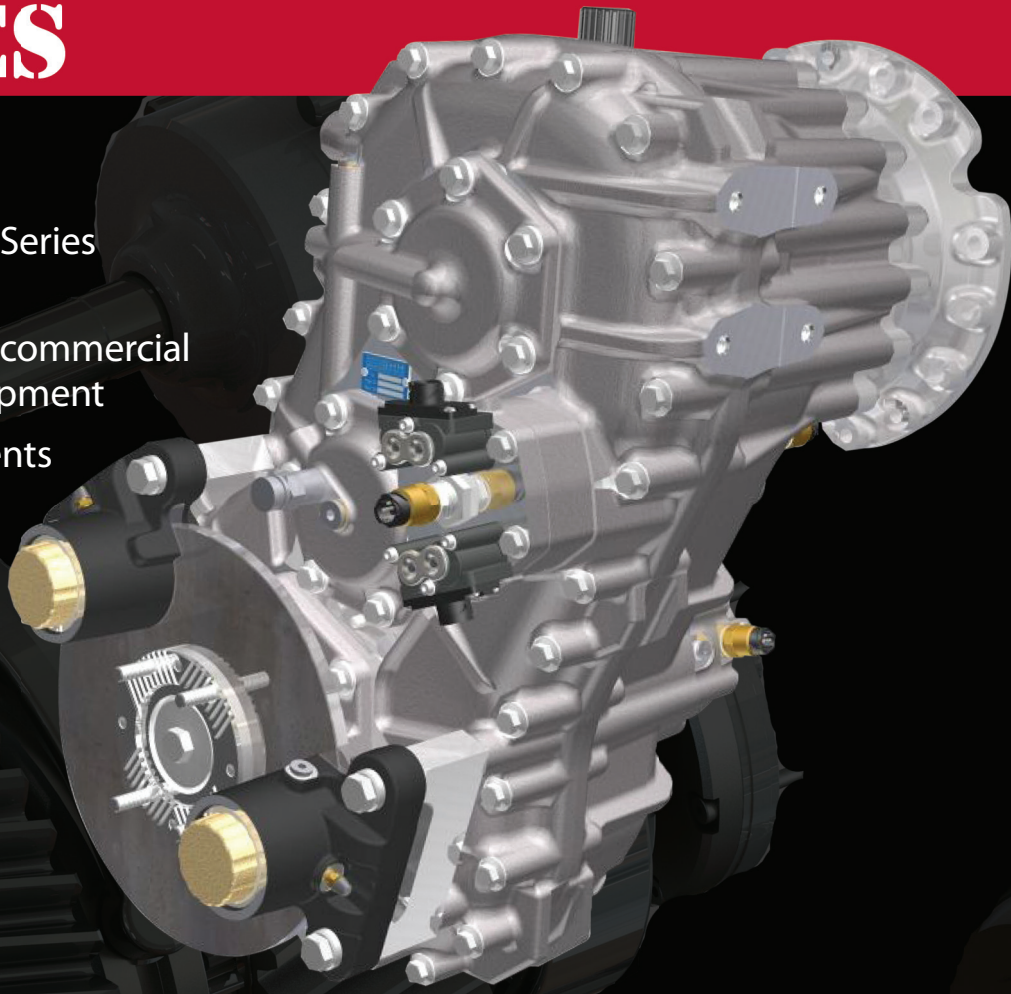

T30 SERIES

- Family of heavy-duty 3-shaft 2-speed transfer cases
- Direct mount to Allison 3000 Series transmission
- Designed for on-off highway commercial vehicles, machinery and equipment
- Built with premium components to handle punishing AWD applications
- Modular/removable mounting flange

Marmon-Herrington

T30 SERIES

- Heavy-duty 3-shaft 2-speed transfer case
- Advanced design and engineering
- Global leaders in drivetrain innovation, power and performance since 1931

Specifications:

Two-Speed:	Hi 1.09:1, Low 2.247:1
Dry Weight:	425# to 531# depending on configuration and differential
Input Torque Rating:	Designed to meet torque rating for all Allison 3000 Series transmissions*
Housing:	Light-weight aluminum housing—reinforced at stress areas for greater durability
Max. Input Speed:	3500 RPM
Shaft Center Distance:	12.6"-16.5" depending on configuration
Input Drive Direction:	Clockwise
Electronic Connectors:	Speedometer, front axle engage, hi-low
Oil Capacity:	Without differential: approx 8.6 quarts
Maximum Operating Oil Temperature:	266° F
Input/Output Flange:	Standard KV150—other flanges available

Features:

Application Versatility:	Many variations available with direct mount to Allison 3000 Series transmission or remote mount
Gear-driven oil pump:	Combined splash and forced feed lubrication
Simplified plumbing:	No external lines
User-Friendly:	Allows towing without disconnection of propeller shafts when gear shift is in neutral